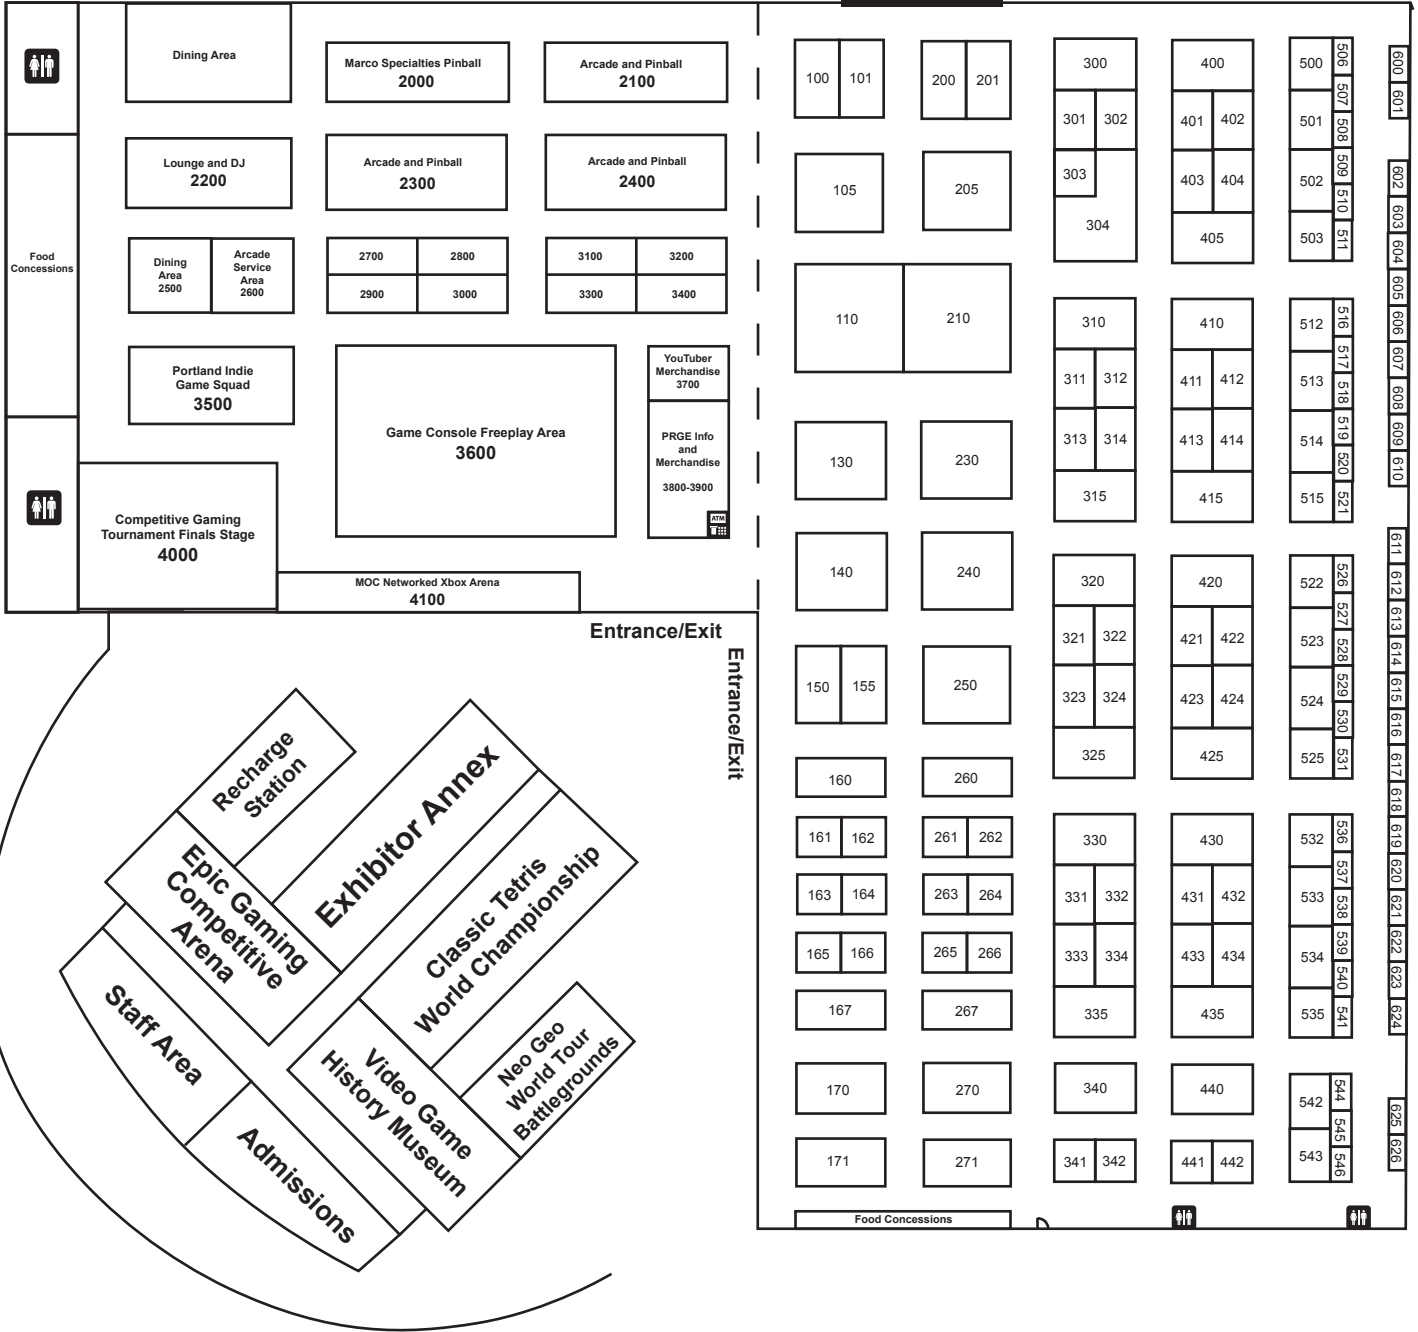

Hall E - Arcade

Roll-up door to loading docks

Hall D - Exhibitors

Portland Retro Gaming Expo 2019

Exhibitor Floorplan
Oregon Convention Center